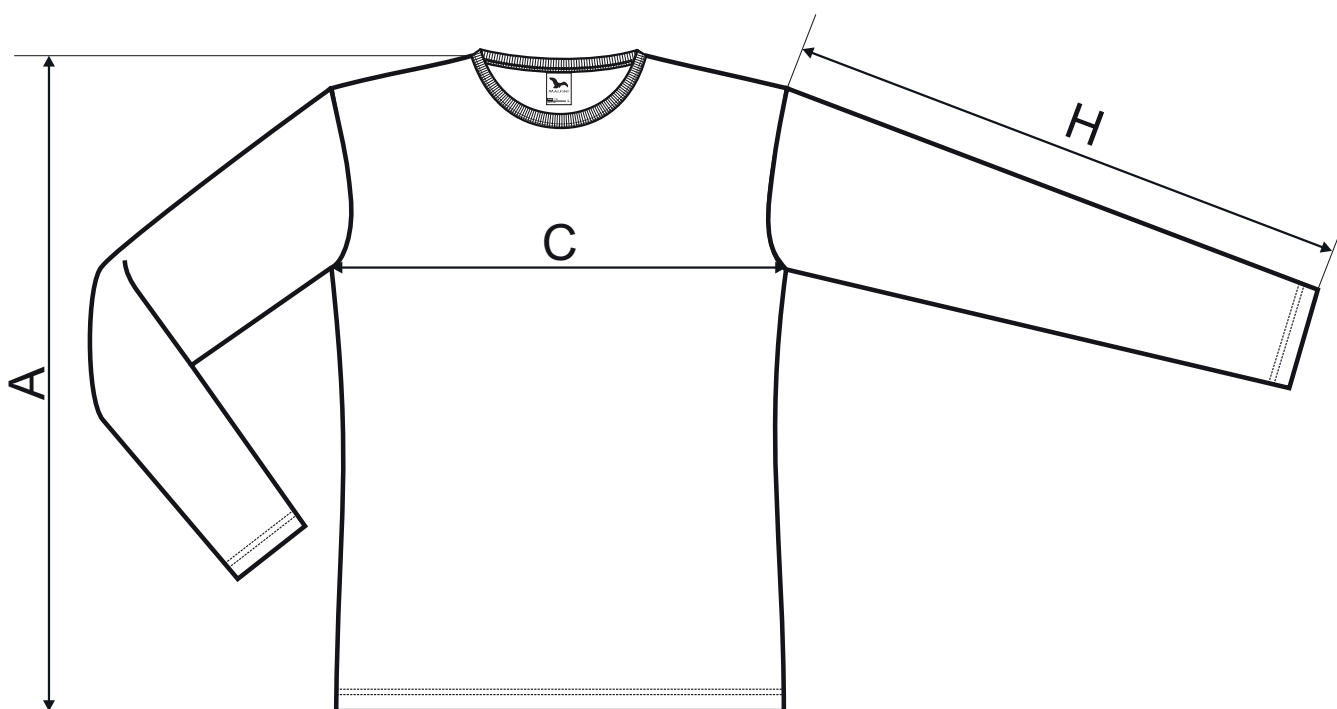

# 119 FIT-T LS ♂

## SIZE SPECIFICATION [cm]

size	S	M	L	XL	2XL	3XL
A	62	66	70	74	78	82
C	42	46	50	54	59	64
H	61	63	65	67	69	71

All size specifications listed are in cm. Accepted tolerance of up to  $\pm 5\%$ .

Barva 12 / Colour 12: